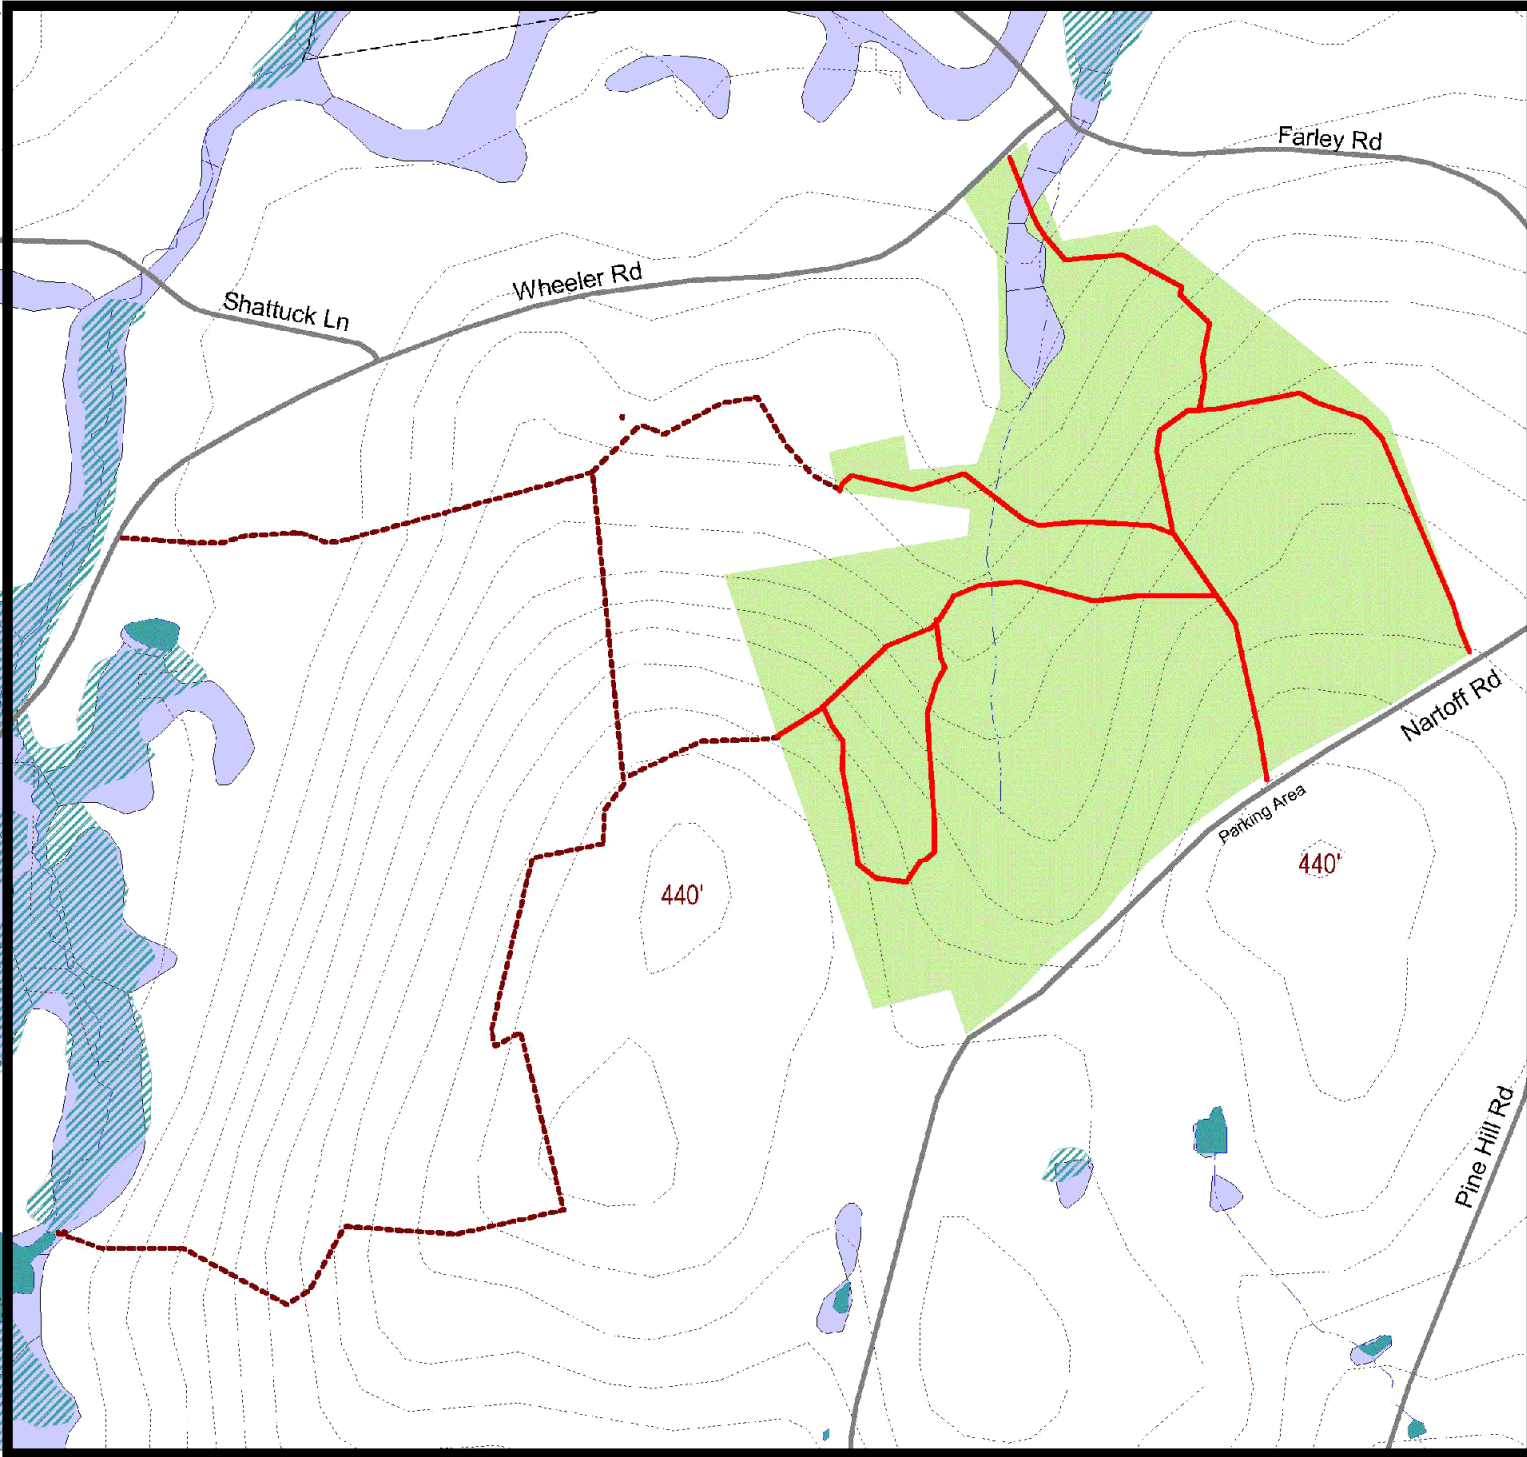

# Nartoff Road Area Trails

-  Nartoff public trails
-  Nartoff private trails
-  Nrpc\_contours20'
-  Protected\_4\_05

No motorized wheeled vehicles on any Hollis Town Forest or Conservation Land Trails. This means NO ATVs or Dirt Bikes!

No Camping or Fires of any kind.

No Littering.

Stay on marked trails.