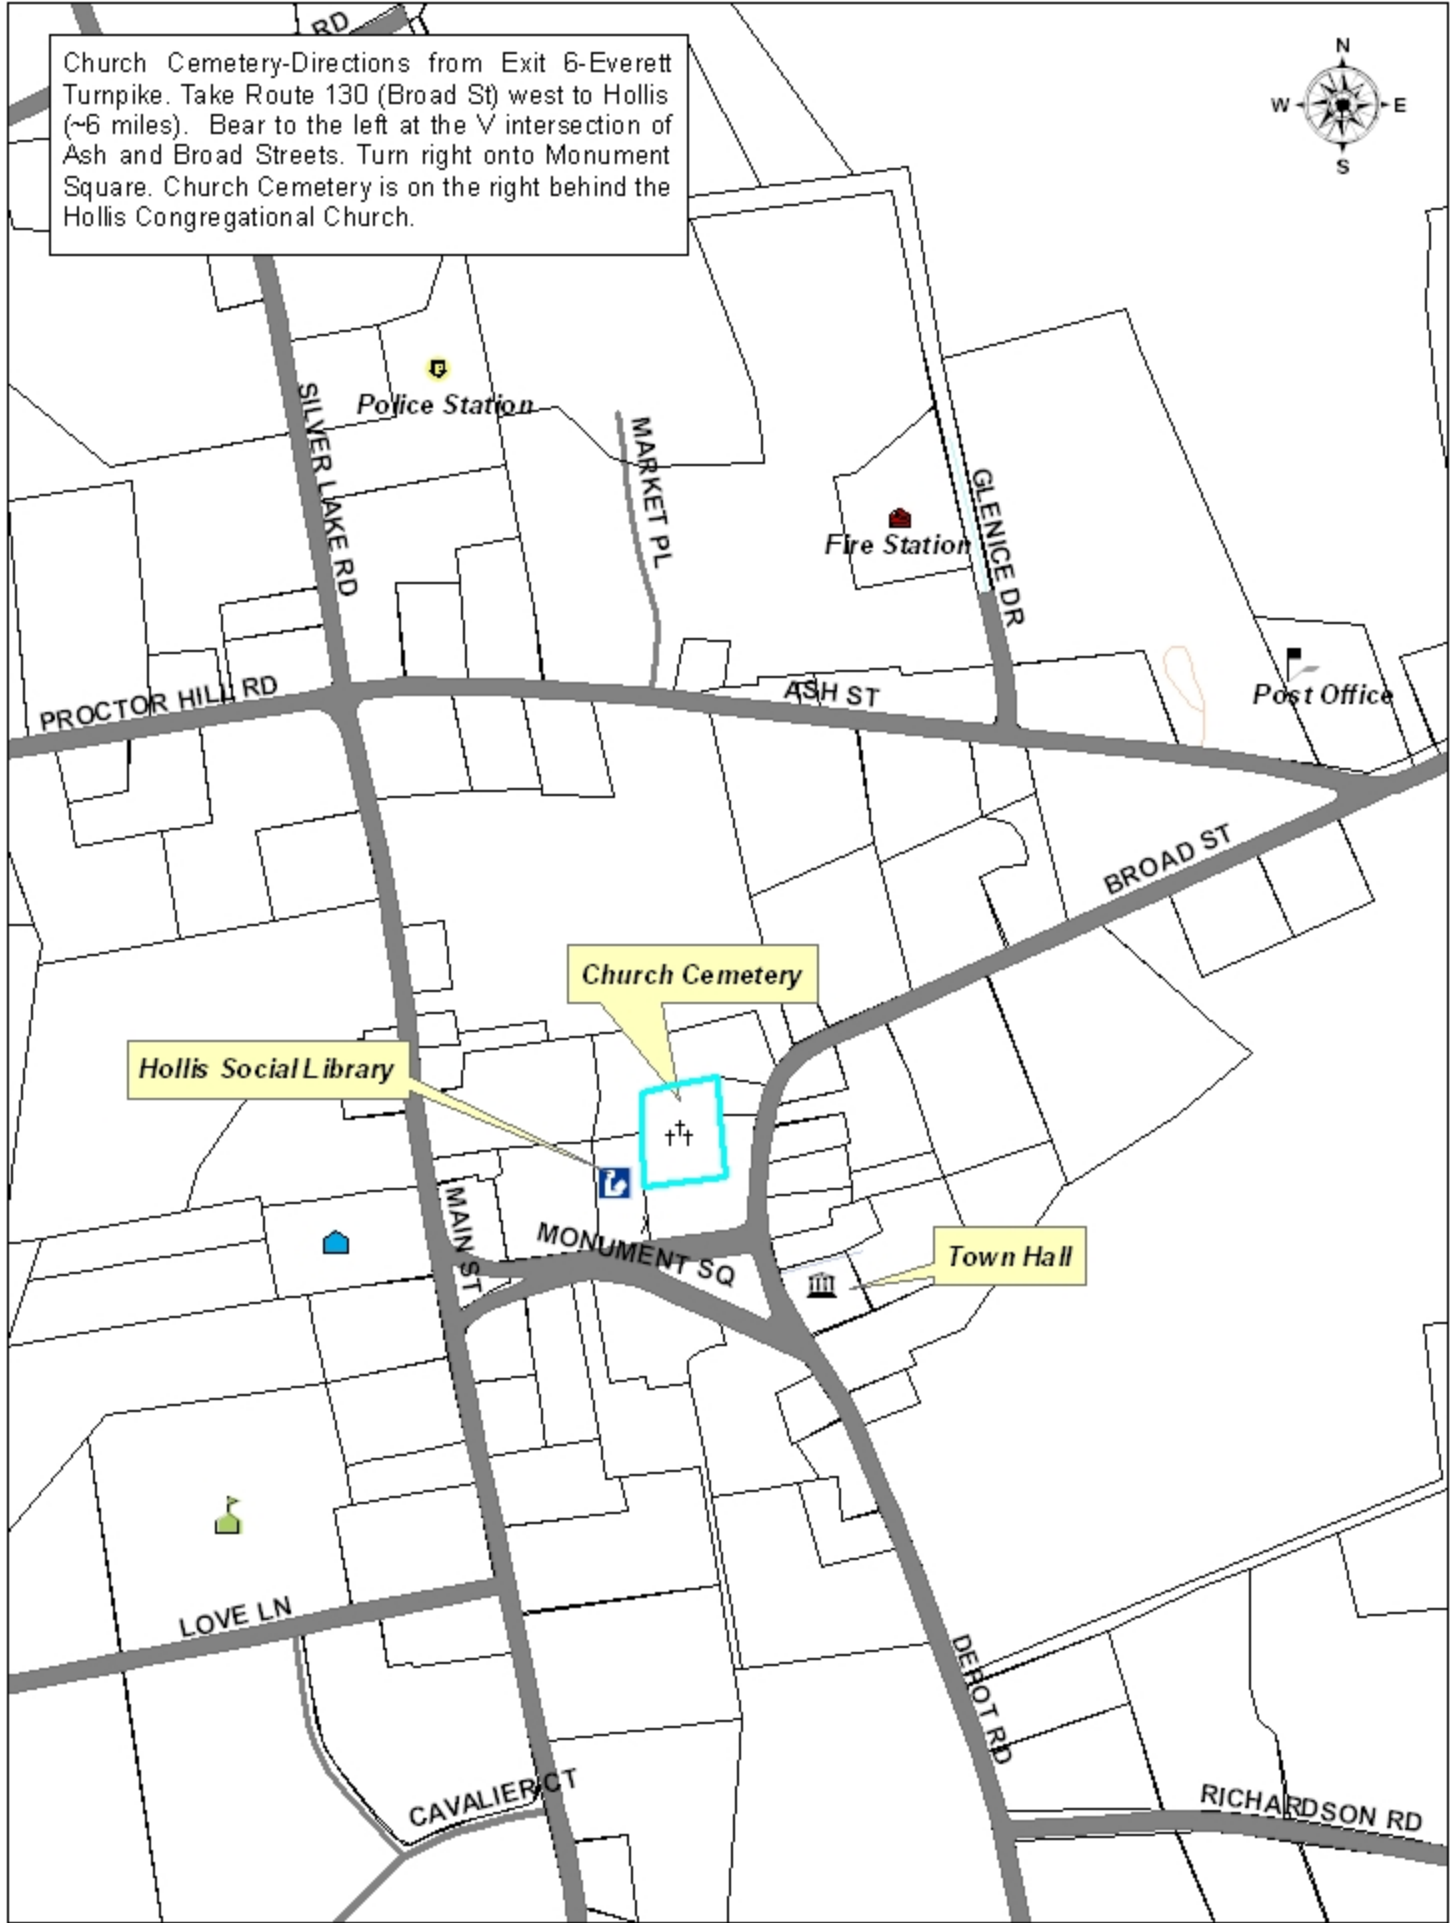

Church Cemetery-Directions from Exit 6-Everett Turnpike. Take Route 130 (Broad St) west to Hollis (~6 miles). Bear to the left at the V intersection of Ash and Broad Streets. Turn right onto Monument Square. Church Cemetery is on the right behind the Hollis Congregational Church.

Hollis Social Library

Church Cemetery

Town Hall

Police Station

Fire Station

Post Office

SILVER LAKE RD

MARKET PL

GLENICE DR

PROCTOR HILL RD

ASH ST

BROAD ST

MAIN ST

MONUMENT SQ

LOVE LN

CAVALIER CT

DEROT RD

RICHARDSON RD